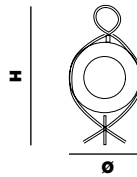

### NOBODY S1

L x W 78 x 30 cm | 30,71" x 11,81"  
H 30 cm | 11,81"

1 E27 bulb x max 40W - 220 Vdc

**(C)**  
TIPO AGGANCIO  
HOOK TYPE

### NOBODY S3

L x W 208 x 30 cm | 81,89" x 11,81"  
H 31 cm | 12,20"

3 E27 bulb x max 40W - 220 Vdc

### NOBODY small lamp

Ø 20 cm | 7,87"  
H 32 cm | 12,60"

1 E27 bulb x max 40W - 220 Vdc

### NOBODY big lamp

Ø 30 cm | 11,81"  
H 42 cm | 16,54"

1 E27 bulb x max 40W - 220 Vdc

Altezza - Height  
MIN 24 cm - 9.44"

**(C)**

Aggancio con rosone o scatola e tiranti per sospensioni. Altezza regolabile (C)  
Hook with ceiling cup or metal box and metal cables for suspension. Adjustable height (C)