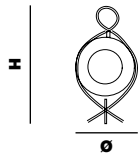

### NOBODY sphere

Ø 30 cm | 11,81"  
H 30 cm | 11,81"

1 E27 bulb x max 40W - 220 Vdc

**(C)**  
TIPO AGGANCIO  
HOOK TYPE

### NOBODY S1

L x W 78 x 30 cm | 30,71" x 11,81"  
H 30 cm | 11,81"

1 E27 bulb x max 40W - 220 Vdc

**(C)**  
TIPO AGGANCIO  
HOOK TYPE

### NOBODY S3

L x W 208 x 30 cm | 81,89" x 11,81"  
H 31 cm | 12,20"

3 E27 bulb x max 40W - 220 Vdc

### NOBODY big lamp

Ø 30 cm | 11,81"  
H 42 cm | 16,54"

1 E27 bulb x max 40W - 220 Vdc

Altezza - Height  
MIN 24 cm - 9.44"

**(C)**

Aggancio con rosone o scatola e tiranti per sospensioni. Altezza regolabile (C)  
Hook with ceiling cup or metal box and metal cables for suspension. Adjustable height (C)