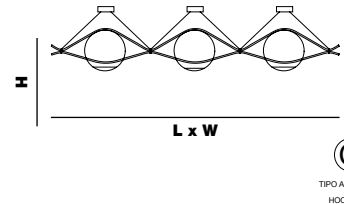

### NOBODY sphere

Ø 30 cm | 11,81"  
H 30 cm | 11,81"

1 E27 bulb x max 40W - 220 Vdc

**(C)**  
TIPO AGGANCIO  
HOOK TYPE

### NOBODY S1

L x W 78 x 30 cm | 30,71" x 11,81"  
H 30 cm | 11,81"

1 E27 bulb x max 40W - 220 Vdc

**(C)**  
TIPO AGGANCIO  
HOOK TYPE

### NOBODY big lamp

Ø 30 cm | 11,81"  
H 42 cm | 16,54"

1 E27 bulb x max 40W - 220 Vdc

Altezza - Height  
MIN 24 cm - 9.44"

**(C)**

Aggancio con rosone o scatola e tiranti per sospensioni. Altezza regolabile (C)  
Hook with ceiling cup or metal box and metal cables for suspension. Adjustable height (C)