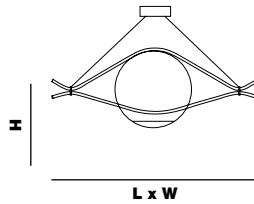

### NOBODY sphere

Ø 30 cm | 11,81"  
H 30 cm | 11,81"

1 E27 bulb x max 40W - 220 Vdc

**(C)**  
TIPO AGGANCIO  
HOOK TYPE

### NOBODY S1

L x W 78 x 30 cm | 30,71" x 11,81"  
H 30 cm | 11,81"

1 E27 bulb x max 40W - 220 Vdc

**(C)**  
TIPO AGGANCIO  
HOOK TYPE

### NOBODY small lamp

Ø 20 cm | 7,87"  
H 32 cm | 12,60"

1 E27 bulb x max 40W - 220 Vdc

### NOBODY big lamp

Ø 30 cm | 11,81"  
H 42 cm | 16,54"

1 E27 bulb x max 40W - 220 Vdc

Altezza - Height  
MIN 24 cm - 9.44"

**(C)**

Aggancio con rosone o scatola e tiranti per sospensioni. Altezza regolabile (C)  
Hook with ceiling cup or metal box and metal cables for suspension. Adjustable height (C)